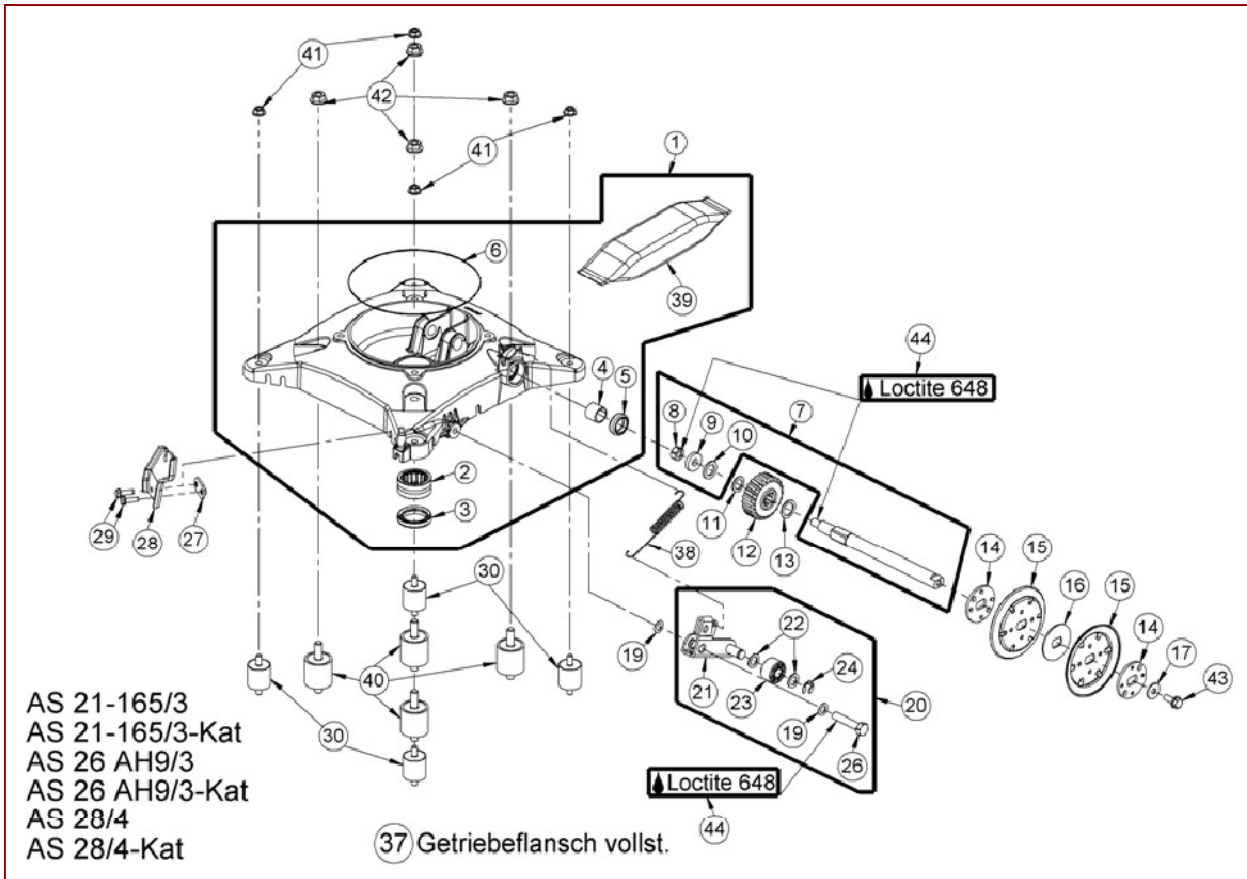

AS 28 2T und AS 28/4-Kat ab FNr. 020114040001 – ET-Dokumentation – Getriebeflansch vollst.

AS 28 2T und AS 28/4-Kat ab FNr. 020114040001 – ET-Dokumentation – Getriebeflansch vollst.

Pos	Art-Nr.	E-Nr.	Menge	Beschreibung	Modell	Info
1	G00180114	E07079	1	Getriebeflansch+E03114+E04717		
2	G07829002	E03105	1	Nadellager		
3	G00037007	E03107	1	Wellendichtring		
4	G00028020	E06075	1	DU-Buchse		
5	G00037008	E03109	1	Wellendichtring		
6	G00006050	E03114	1	Rundschnurring		
7	G00180025	E06171	1	Schneckenradwelle m. Mutter		
8	G07906001	E06261	1	6kt- Mutter selbstsichernd (6 Stk.)		
9	G07902003	E06337	1	Scheibe (3 Stk.)		
10	G07816005	E01985	1	Scheibe (10 Stk.)		
11	G07847010	E03113	1	Passscheibe (10 Stk.)		
12	G00330006	E03111	1	Schneckenrad		
13	G07847009	E03112	1	Passscheibe (10 Stk.)		
14	G00010065	E04663	2	Scheibe (3 Stk.)		
15	G00130012	E04713	2	Riemenscheibenhäfte		
16	G00010073	E04823	1	Ausgleichscheibe (2 Stk.)		
17	G07880004	E03914	1	Scheibe (20 Stk.)		
19	G07847036	E05984	2	Passscheibe (10 Stk.)		
20	G00180015	E05732	1	Riemenspanner m.6-kt.Schraube		
21	G00330021	E04789	1	Spannhebel vollst.		
22	G07847011	E03134	2	Passscheibe (10 Stk.)		
23	G00330015	E03135	1	Spannrolle vollst.		
24	G07864002	E03136	1	Sicherungsscheibe (20 Stk.)		
26	G07837016	E03901	1	6kt- Schraube (5 Stk.)		
27	G00130018	E05827	1	BEFESTIGUNGSLASCHE		
28	G00130040	E06026	1	Gegenhalter		
29	G07890005	E04986	2	Gew. furch. Schr., Flanschkopf (3 Stk.)		
30	G00008046	E03131	4	Gummielement		
37	G00180064	E06599	1	Getriebeflansch+E03114+E04717		
38	G00002063	E10616	1	Zugfeder		
39	G00041001	E04717	1	Getriebefliessfett (300 ml)		
40	G00008146	E11775	4	Gummielement		
41	G00007041	E05975	4	Sperrzahnmutter (3 Stk.)		
42	G00007042	E06037	4	Sperrzahnmutter (3 Stk.)		
43	G07913004	E10189	1	6kt- Schraube mit Flansch		
44	G00041013	E06078	1	LOCTITE 648 (50 ml)